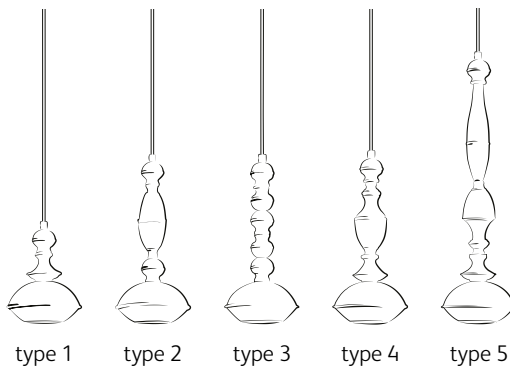

Jacco
maris

benben suspension lamp

The Benben has a playful look and feel. The totem characterizes the design of the benben collection. It reminds you of 18th century Dutch woodturning craftsmanship. The pendant lamp is beautiful on its own or as a group, forming a superb art piece.

benben type 1
Øxh **15x22cm**

benben type 2
Øxh **15x35cm**

benben type 3
Øxh **15x35cm**

benben type 4
Øxh **15x35cm**

benben type 5
Øxh **15x57cm**

materials

chrome

red copper